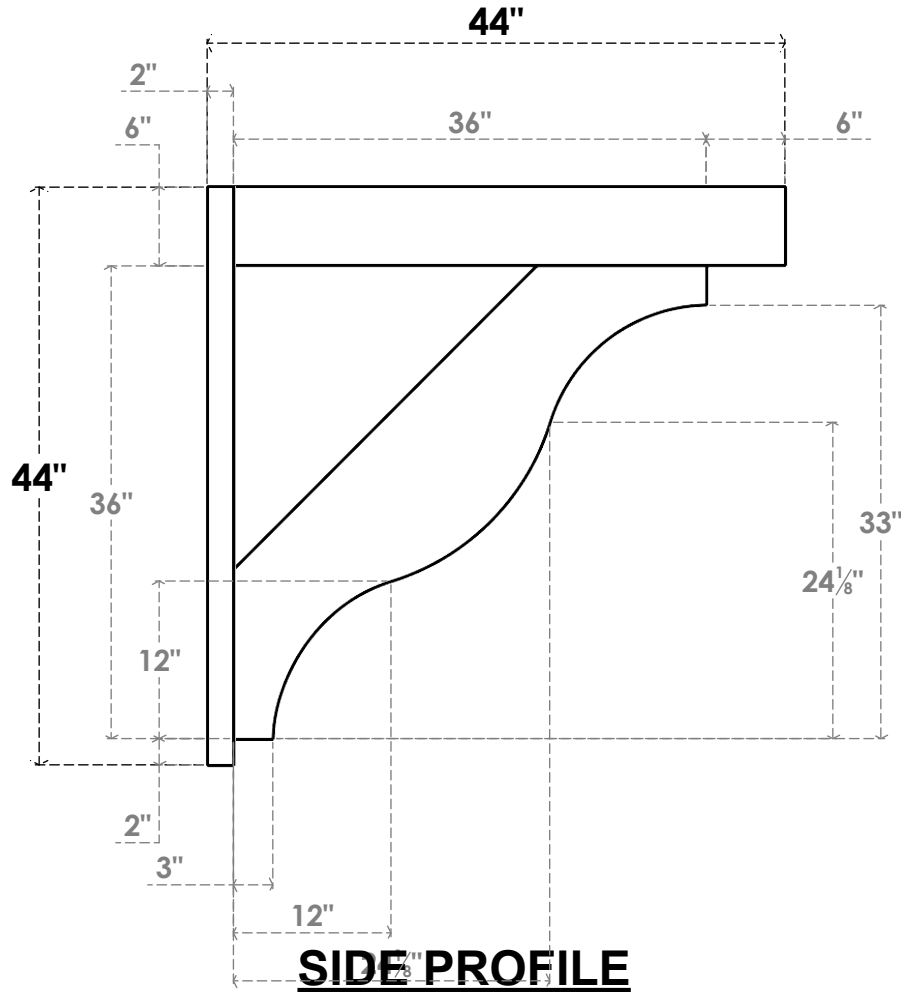

ITEM NUMBER: OUTUROC060X080X44000X44000X060X020X060FST44RCPR

6"W TOP X 8"W BACK X 44"D X 44"H X 6"T TOP X 2"T BACK TIMBERTHANE ROUGH CEDAR FUNSTON FAUX WOOD OPEN OUTLOOKER, BLOCK TOP AND BACK, 6"W CLOSED BRACE, PRIMED TAN

EKENA MILLWORK
 2300 WEST MAIN ST.
 CLARKSVILLE, TX 75426
 TOLL FREE: 866-607-0453
 WWW.EKENAMILLWORK.COM

NOTES

1. INSTALLATION TO BE COMPLETED IN ACCORDANCE WITH MANUFACTURER'S SPECIFICATIONS.
2. DRAWING MAY NOT BE TO SCALE
3. THIS DRAWING IS INTENDED FOR DESIGN AND PLANNING PURPOSES ONLY.
4. ALL INFORMATION CONTAINED HEREIN WAS CURRENT AT THE TIME OF DEVELOPMENT BUT MUST BE REVIEWED AND APPROVED BY THE PRODUCT MANUFACTURER TO BE CONSIDERED ACCURATE.
5. TIMBERTHANE ARCHITECTURAL PRODUCTS ARE MADE FROM HIGH DENSITY URETHANE AND COME FACTORY PRIMED