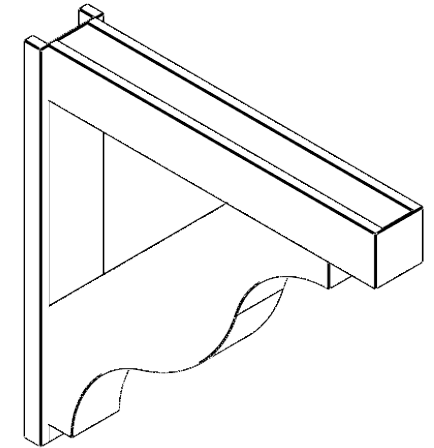

ITEM NUMBER: OUTUROC060X080X44000X44000X060X020X060FST44RCPR

6"W TOP X 8"W BACK X 44"D X 44"H X 6"T TOP X 2"T BACK TIMBERTHANE ROUGH CEDAR FUNSTON FAUX WOOD OPEN OUTLOOKER, BLOCK TOP AND BACK, 6"W CLOSED BRACE, PRIMED TAN

EKENA MILLWORK
 2300 WEST MAIN ST.
 CLARKSVILLE, TX 75426
 TOLL FREE: 866-607-0453
 WWW.EKENAMILLWORK.COM

NOTES

1. INSTALLATION TO BE COMPLETED IN ACCORDANCE WITH MANUFACTURER'S SPECIFICATIONS.
2. DRAWING MAY NOT BE TO SCALE
3. THIS DRAWING IS INTENDED FOR DESIGN AND PLANNING PURPOSES ONLY.
4. ALL INFORMATION CONTAINED HEREIN WAS CURRENT AT THE TIME OF DEVELOPMENT BUT MUST BE REVIEWED AND APPROVED BY THE PRODUCT MANUFACTURER TO BE CONSIDERED ACCURATE.
5. TIMBERTHANE ARCHITECTURAL PRODUCTS ARE MADE FROM HIGH DENSITY URETHANE AND COME FACTORY PRIMED