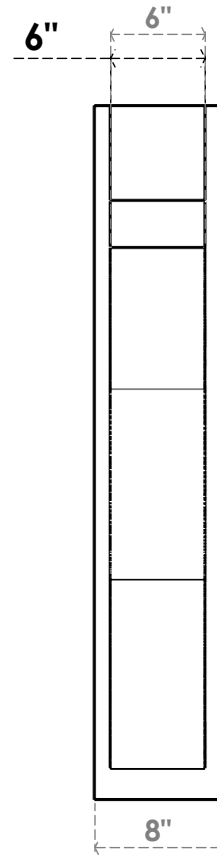

ITEM NUMBER: OUTUROC060X080X44000X44000X060X020X060FST44RCPR

6"W TOP X 8"W BACK X 44"D X 44"H X 6"T TOP X 2"T BACK TIMBERTHANE ROUGH CEDAR FUNSTON FAUX WOOD OPEN OUTLOOKER, BLOCK TOP AND BACK, 6"W CLOSED BRACE, PRIMED TAN

EKENA MILLWORK
 2300 WEST MAIN ST.
 CLARKSVILLE, TX 75426
 TOLL FREE: 866-607-0453
 WWW.EKENAMILLWORK.COM

NOTES

1. INSTALLATION TO BE COMPLETED IN ACCORDANCE WITH MANUFACTURER'S SPECIFICATIONS.
2. DRAWING MAY NOT BE TO SCALE
3. THIS DRAWING IS INTENDED FOR DESIGN AND PLANNING PURPOSES ONLY.
4. ALL INFORMATION CONTAINED HEREIN WAS CURRENT AT THE TIME OF DEVELOPMENT BUT MUST BE REVIEWED AND APPROVED BY THE PRODUCT MANUFACTURER TO BE CONSIDERED ACCURATE.
5. TIMBERTHANE ARCHITECTURAL PRODUCTS ARE MADE FROM HIGH DENSITY URETHANE AND COME FACTORY PRIMED